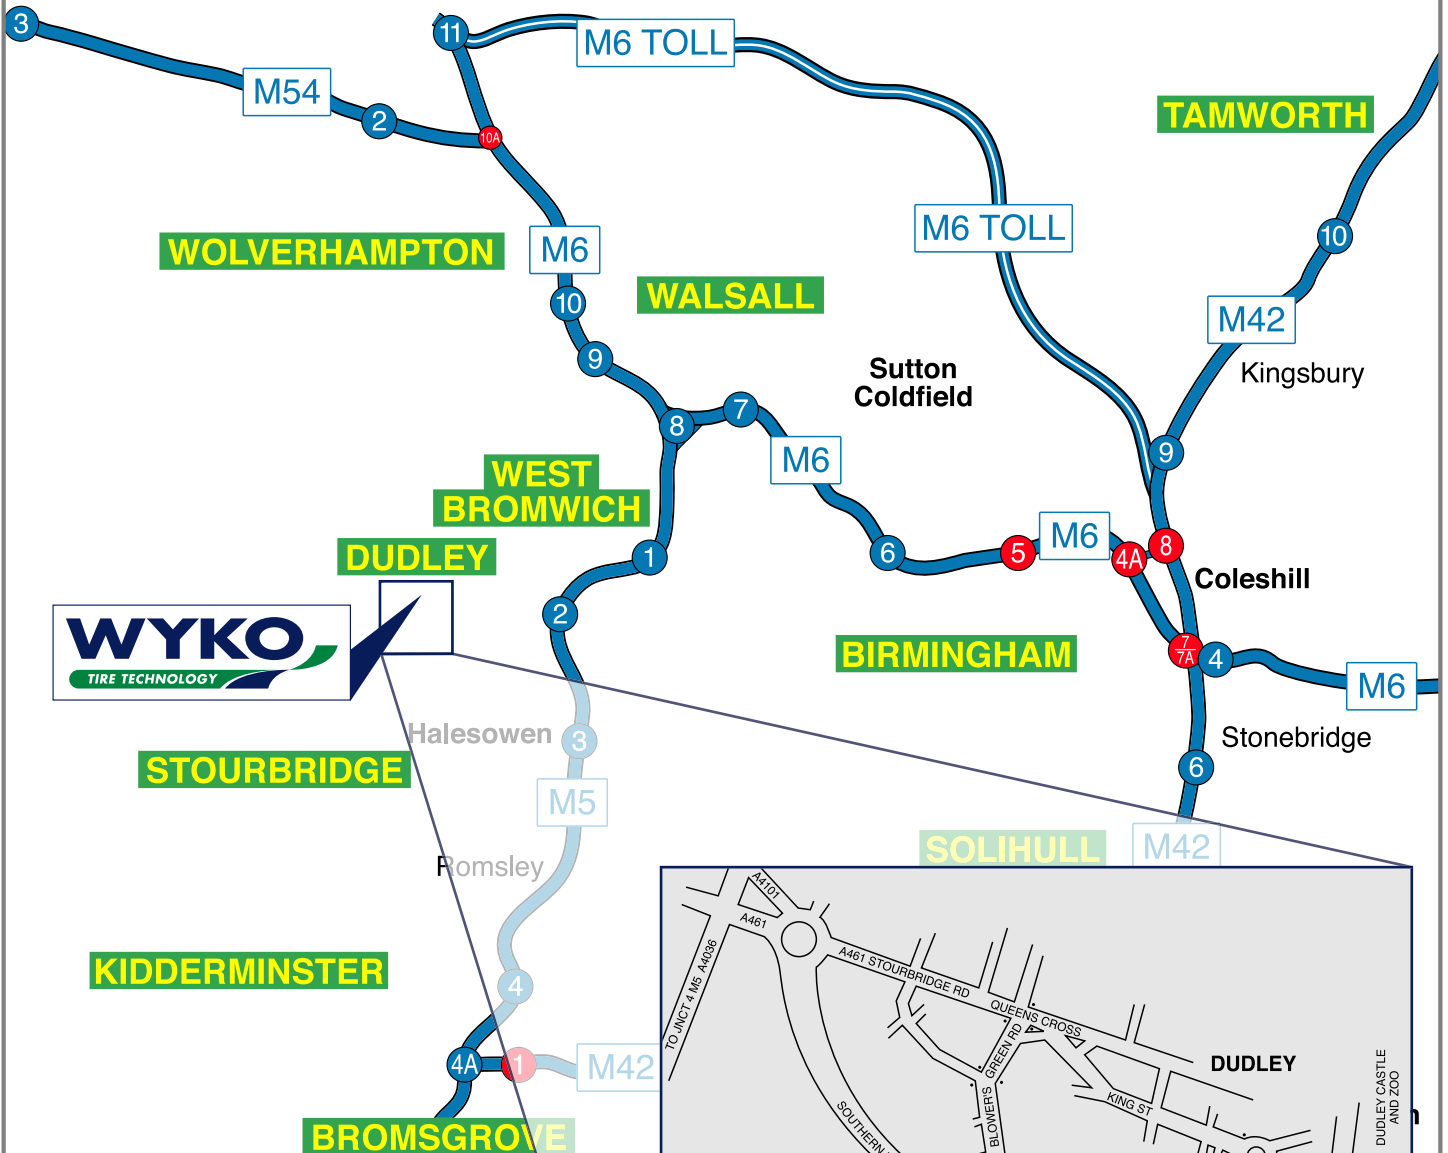

WYKO EUROPE, UNITED KINGDOM

Wyko Tire Technology Ltd

Unit G, Grazebrook Industrial Park, Peartree Lane, Dudley, West Midlands DY2 0XW
UNITED KINGDOM

Tel: +44 (0)1384 844100 Fax: +44 (0)1384 239572

Email: info@wyko-tyre.com

Depart M5 Exit 2 on Ramp (North East) for 0.2 Miles towards A4123 Dudley/Wolverhampton/Sandwell.
Go round 2 roundabouts following signs for Dudley/Wolverhampton.
Exit roundabout onto A4123 (New Birmingham Road) for 2.3 miles.
Take slip road off onto Birmingham Road (just before roundabout).
Continue (West) on A461 (Birmingham Road) for 0.4 miles.
Left at new island signed Stourbridge/Kidderminster (to go onto Bypass).
Next island straight over.
Next island 2nd exit (Peartree Lane).
Turn Left into Grazebrook Industrial Park.
Follow road, turn left and left again, WYKO EQUIPMENTS is at the end of this road.