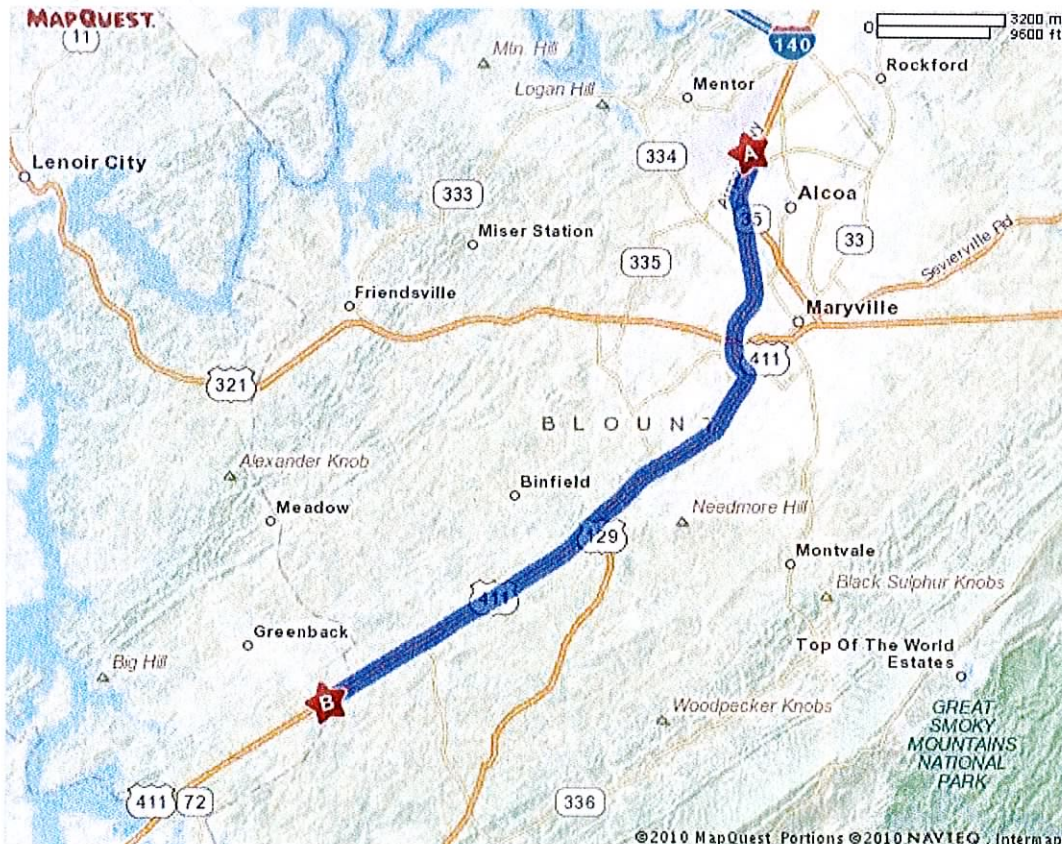

Notes

Trip to 6435 Highway 411 S

Greenback, TN 37742-4476

16.16 miles - about 22 minutes

A McGhee Tyson Airport (TYS) - (865) 342-3000 2055 Alcoa Hwy, Alcoa, TN 37701

1. Start out going **SOUTHWEST**.

go 0.1 mi

2. Turn **SLIGHT LEFT**.

go 0.1 mi

3. Merge onto **US-129 S / TN-115 S** toward **MARYVILLE / ALCOA**.

go 9.2 mi

4. Stay **STRAIGHT** to go onto **US-411 / TN-33**.

go 6.7 mi

5. **6435 HIGHWAY 411 S**.

go 0.0 mi

B 6435 Highway 411 S, Greenback, TN 37742-4476

Total Travel Estimate : 16.16 miles - about 22 minutes

Route Map [Hide](#)

©2010 MapQuest. Portions ©2010 NAVTEQ, Intermap